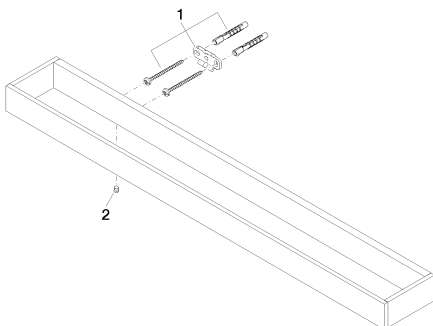

Bathtub - MEM
Towel bar - polished chrome
Article number: 83 060 780-00

Other surface finishes

More custom finish options are available via special production (xTra Service). Please see our finish matrix for availability and pricing or contact a Dornbracht representative.

Spare parts list

Number	Item Number	Designation	Number of units