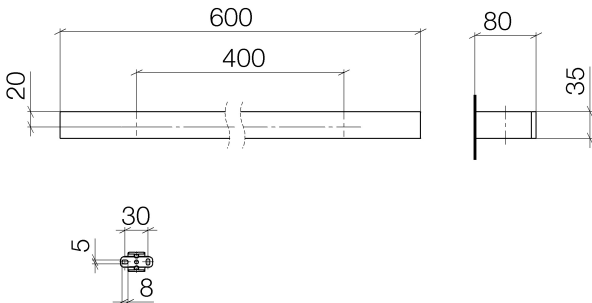

Bathtub - MEM

Towel bar - polished chrome

Article number: 83 060 780-00

- Center to center 15-3/4"
- Width 23-5/8"
- Height 1-3/8"
- 3-1/8" Projection

polished chrome

### Dimensional drawing

All dimensions in mm / inch = mm x 0,0394

Bathtub - MEM

Towel bar - polished chrome

Article number: 83 060 780-00

Bathtub - MEM  
Towel bar - polished chrome  
Article number: 83 060 780-00